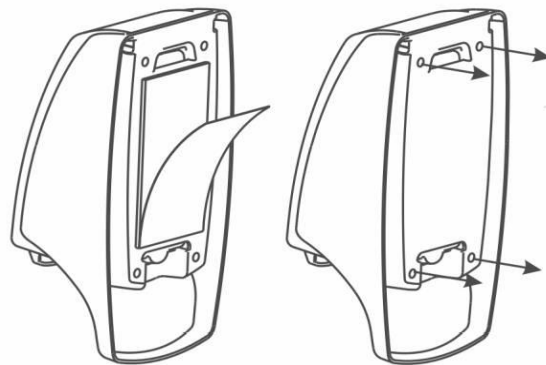

DISPENSER MANUAL WALL MOUNT

FEATURES:

- 700ml REFILLABLE BOTTLE
- EASY PUSH MECHANISM
- EASY TO MOUNT DESIGN

DOUBLE SIDED TAPE
& SCREW MOUNTING OPTIONS

HAND ALCOHOL
LIQUID REFILLS
AVAILABLE